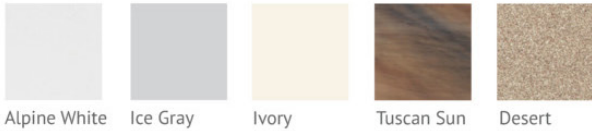

# 2019 HIGHLIFE® COLLECTION COLOR PALETTE

## WALNUT

*Cocoa step available for Walnut cabinet*