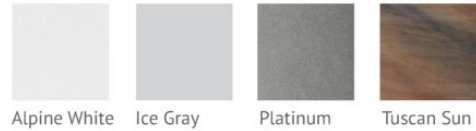

DRIFTWOOD

Smoke step available for Driftwood cabinet