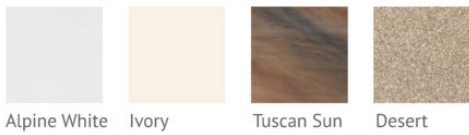

# 2019 HIGHLIFE® COLLECTION COLOR PALETTE

## WALNUT

*Cocoa step available for Walnut cabinet*

## DRIFTWOOD

*Smoke step available for Driftwood cabinet*

## BRONZE

*Cocoa step available for Bronze cabinet*